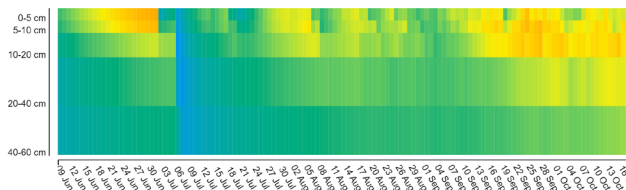

Future Drought Fund

Australian Government
Department of Agriculture,
Water and the Environment

Drought Resilient Pasture Landscapes Scaled Through Communities Of Practice

Register your interest

- Opportunity for landholders to form groups to improve
  - pasture and livestock management
  - pasture ecosystems
  - aquatic ecosystems
- 6 meetings a year x 2 years with pasture coach
  - use climate forecasts and Ag360 software
- Share knowledge through a pasture community