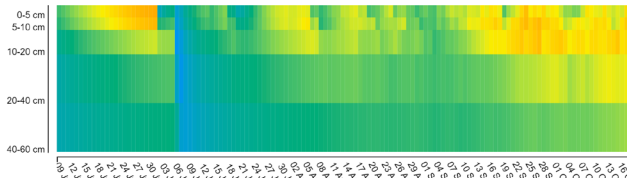

Future Drought Fund

Drought Resilient Pasture Landscapes Scaled Through Communities Of Practice

Matching carrying capacity to pasture supply

Benefits: pasture productivity, ground cover, weeds, erosion, soil health, rainfall runoff, aquatic ecosystems

experience // pasture assessment // feed budgeting

six monthly climate, soil moisture and pasture growth predictions