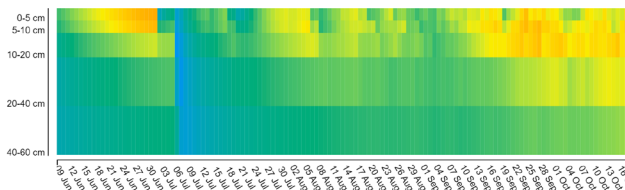

Future Drought Fund

Australian Government
Department of Agriculture,
Water and the Environment

Drought Resilient Pasture Landscapes Scaled Through Communities Of Practice

Nuts & Bolts

- Establish 5 x groups of 10 landholders
  - pasture and livestock management
  - pasture ecosystems
  - aquatic ecosystems
- 6 meetings a year x 2 years
  - working with a pasture coach to best use of land with management
- Share knowledge through a pasture co

Register interest

- Form
- Emma Tilley – GLENRAC Inc.
- Lewis Kahn – UNE