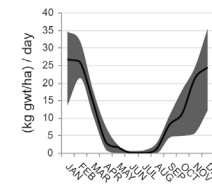

Future Drought Fund

Australian Government
Department of Agriculture,
Water and the Environment

Drought Resilient Pasture Landscapes Scaled Through Communities Of Practice

Nuts & Bolts

- Establish 5 x groups of 10 landholders
  - pasture and livestock management
  - pasture ecosystems
  - aquatic ecosystems
- 6 meetings a year x 2 years
  - working with a pasture coach to best use of land with management
- Share knowledge through a pasture co

Register interest

- Form
- Emma Tilley – GLENRAC Inc.
- Lewis Kahn – UNE