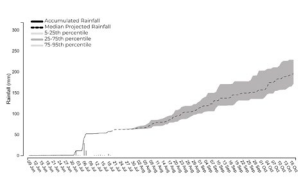

Drought Resilient Pasture Landscapes Scaled Through Communities Of Practice

Matching carrying capacity to pasture supply

Benefits: pasture productivity, ground cover, weeds, erosion, soil health, rainfall runoff, aquatic ecosystems

experience // pasture assessment // feed budgeting

six monthly climate, soil moisture and pasture growth predictions