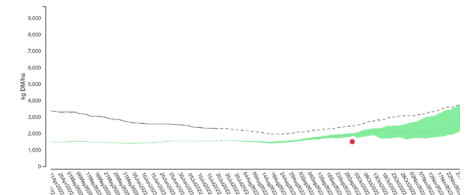

Future Drought Fund

Australian Government
Department of Agriculture,
Water and the Environment

Drought Resilient Pasture Landscapes Scaled Through Communities Of Practice

Register your interest

- Opportunity for landholders to form groups to improve
  - pasture and livestock management
  - pasture ecosystems
  - aquatic ecosystems
- 6 meetings a year x 2 years with pasture coach
  - use climate forecasts and Ag360 software
- Share knowledge through a pasture community