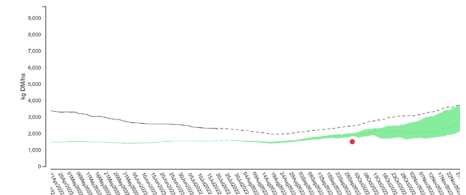

Future Drought Fund

Australian Government
Department of Agriculture,
Water and the Environment

Drought Resilient Pasture Landscapes Scaled Through Communities Of Practice

Nuts & Bolts

- Establish 5 x groups of 10 landholders
  - pasture and livestock management
  - pasture ecosystems
  - aquatic ecosystems
- 6 meetings a year x 2 years
  - working with a pasture coach to best use of land with management
- Share knowledge through a pasture co

Register interest

- Form
- Emma Tilley – GLENRAC Inc.
- Lewis Kahn – UNE