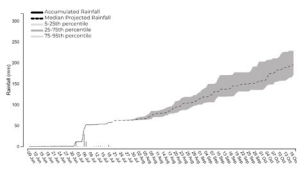

Drought Resilient Pasture Landscapes Scaled Through Communities Of Practice

Register your interest

- Opportunity for landholders to form groups to improve
  - pasture and livestock management
  - pasture ecosystems
  - aquatic ecosystems
- 6 meetings a year x 2 years with pasture coach
  - use climate forecasts and Ag360 software
- Share knowledge through a pasture community