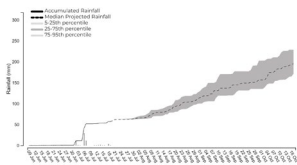

Register interest

- Form
- Emma Tilley – GLENRAC Inc.
- Lewis Kahn – UNE