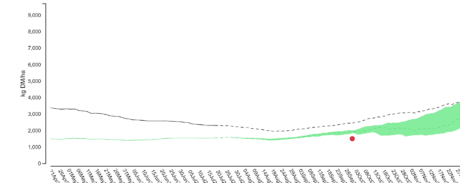

Future Drought Fund

Drought Resilient Pasture Landscapes Scaled Through Communities Of Practice

Matching carrying capacity to pasture supply

Benefits: pasture productivity, ground cover, weeds, erosion, soil health, rainfall runoff, aquatic ecosystems

experience // pasture assessment // feed budgeting

six monthly climate, soil moisture and pasture growth predictions