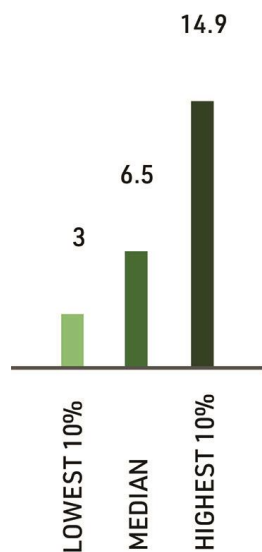

- Heavy soil >3%
- Medium soil >2.5%
- Light soil >2%

pH (1:5 water)

- Benchmark 5.5 to 8.5

Exch. Al%

- Benchmark <5%

SOIL HEALTH

Aluminium Saturation %

Exch. Na

- Benchmark <5%

SOIL HEALTH

Exchangeable Sodium %

Available P

- Benchmark >20mg/kg Colwell P

SOIL FERTILITY

Phosphorus [Colwell]mg/kg

Available S

- Benchmark >7mg/kg KCl

SOIL FERTILITY

Sulphate Sulphur [KCl40]mg/kg

Thank you