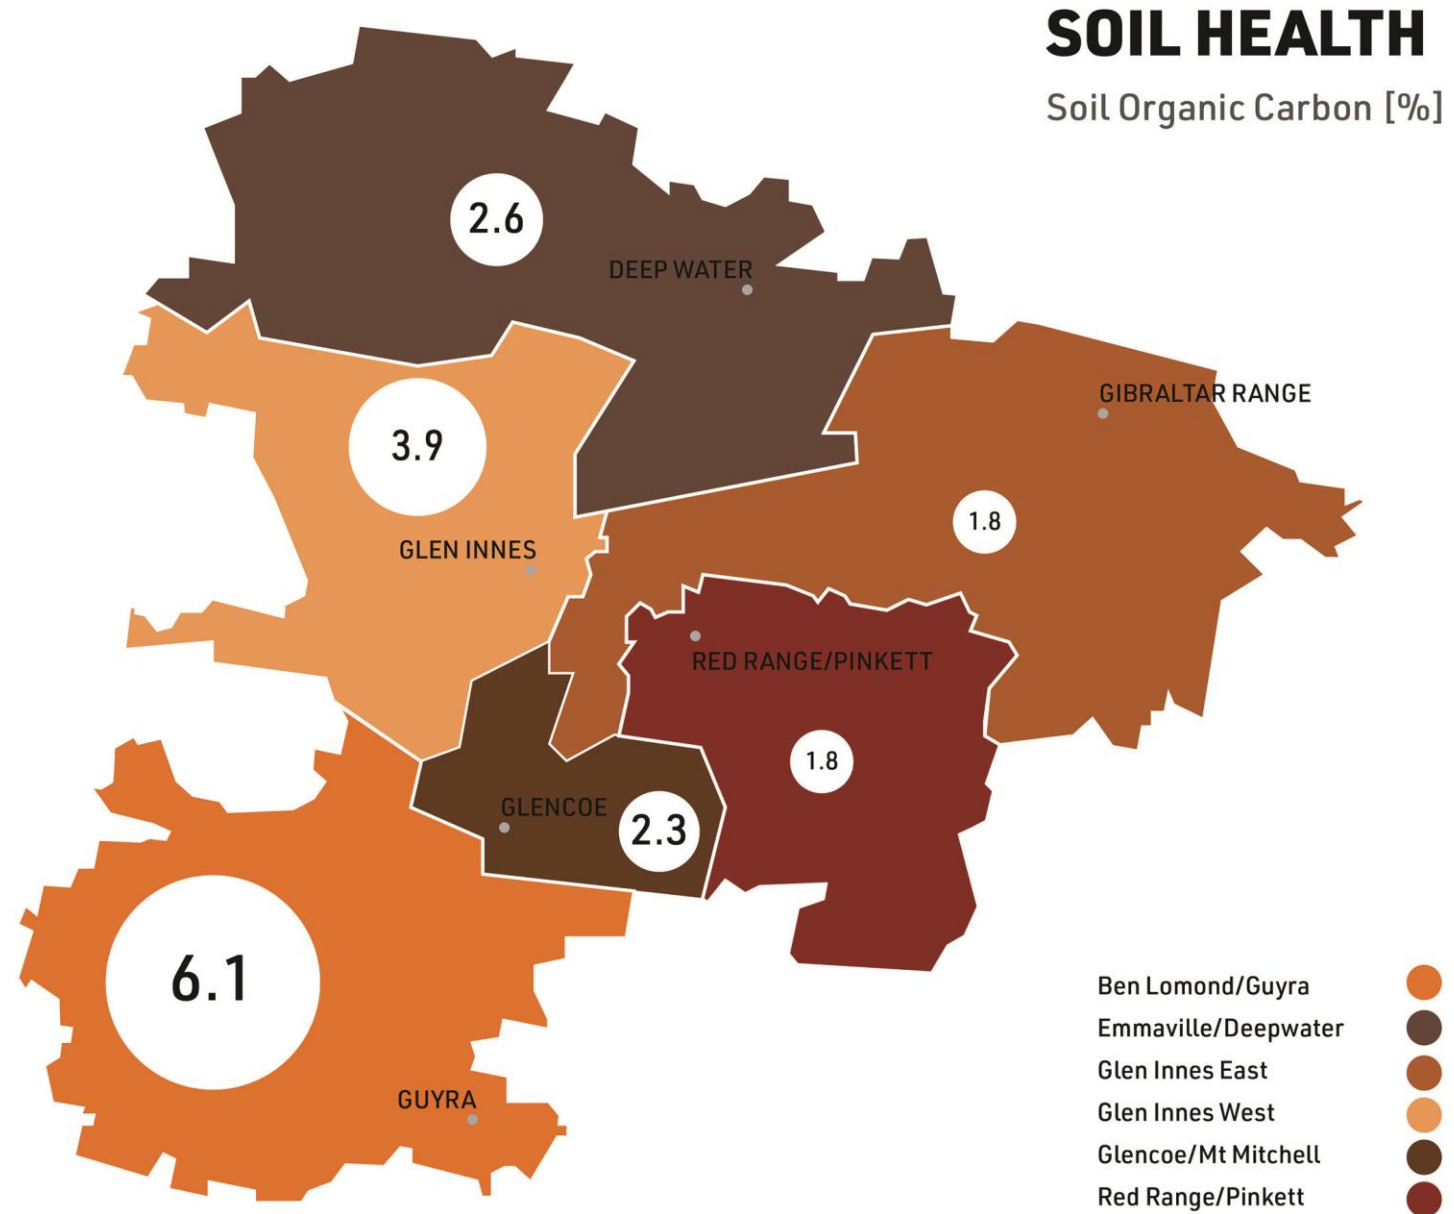

Soils in the Spotlight

GLENRAC's Smart Farms Soils in the Spotlight project

Soils in the Spotlight

- Snapshot of soil health & soil fertility
- Agricultural & pastoral enterprises
- Across 6 districts
- 3 broad soil types
- Over 100 properties

6 Districts

Soil Type

Texture

- Heavy = clay
- Medium = clay loam
- Light = sandy

CEC

- Large > 15
- Medium 5-15
- Small <5

Soil OC%

Benchmarks

- Heavy soil >3%
- Medium soil >2.5%
- Light soil >2%

pH (1:5 water)

- Benchmark 5.5 to 8.5

Exch. Al%

- Benchmark <5%

SOIL HEALTH

Aluminium Saturation %

Exch. Na

- Benchmark >7mg/kg KCl

SOIL FERTILITY

Sulphate Sulphur [KCl40]mg/kg

Thank you