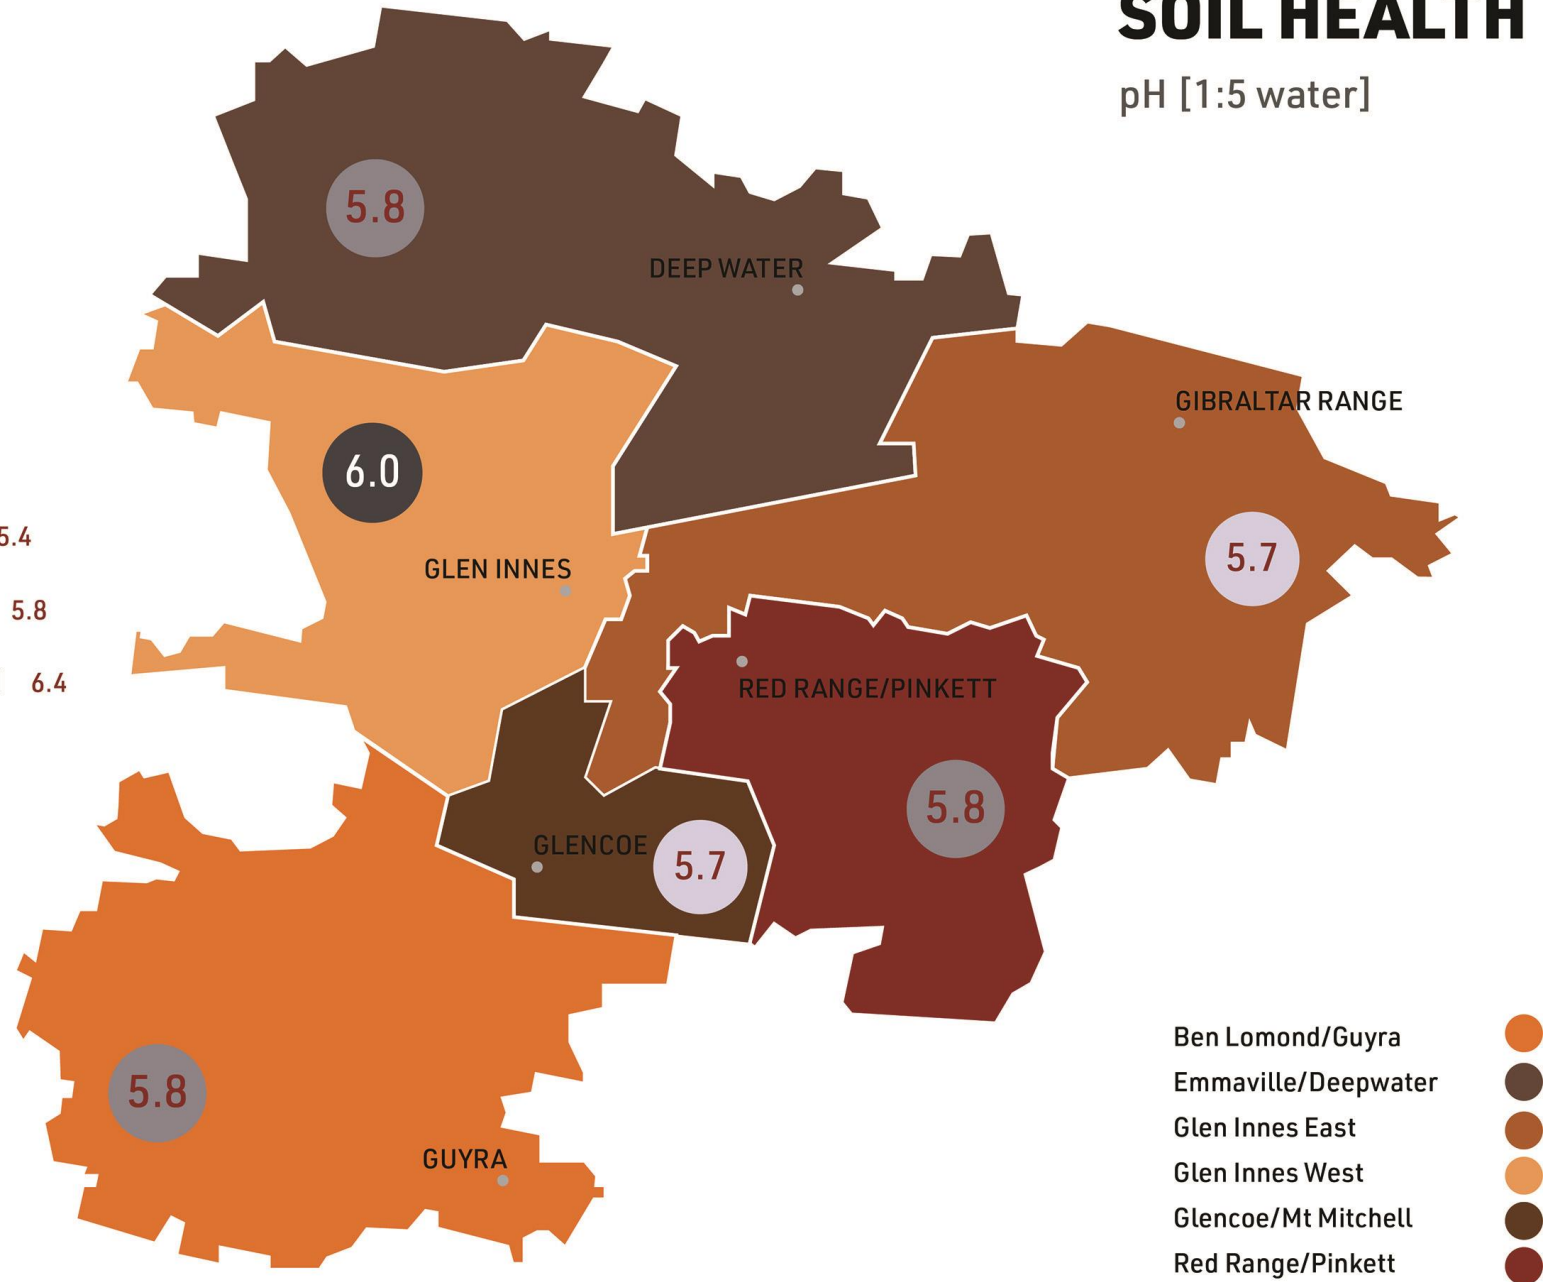

Soils in the Spotlight

GLENRAC's Smart Farms Soils in the Spotlight project

Soils in the Spotlight

- Snapshot of soil health & soil fertility
- Agricultural & pastoral enterprises
- Across 6 districts
- 3 broad soil types
- Over 100 properties

6 Districts

Soil Type

Texture

- Heavy = clay
- Medium = clay loam
- Light = sandy

CEC

- Large > 15
- Medium 5-15
- Small <5

Soil OC%

Benchmarks

- Heavy soil >3%
- Medium soil >2.5%
- Light soil >2%

pH (1:5 water)

- Benchmark 5.5 to 8.5

Exch. Al%

- Benchmark <5%

SOIL HEALTH

Aluminium Saturation %

Exch. Na

- Benchmark >7mg/kg KCl

SOIL FERTILITY

Sulphate Sulphur [KCl40]mg/kg

Thank you