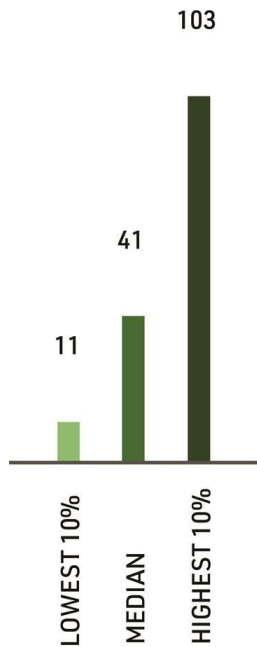

- Heavy soil >3%
- Medium soil >2.5%
- Light soil >2%

pH (1:5 water)

- Benchmark 5.5 to 8.5

Exch. Al%

- Benchmark <5%

SOIL HEALTH

Aluminium Saturation %

Exch. Na

- Benchmark <5%

SOIL HEALTH

Exchangeable Sodium %

Available P

- Benchmark >20mg/kg Colwell P

SOIL FERTILITY

Phosphorus [Colwell]mg/kg

Available S

- Benchmark >7mg/kg KCl

SOIL FERTILITY

Sulphate Sulphur [KCl40]mg/kg

Thank you