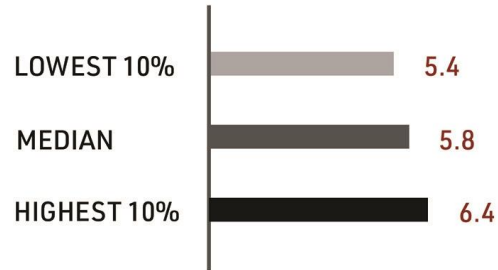

6 Districts

Soil Type

Texture

- Heavy = clay
- Medium = clay loam
- Light = sandy

CEC

- Large > 15
- Medium 5-15
- Small <5

Soil OC%

Benchmarks

- Heavy soil >3%
- Medium soil >2.5%
- Light soil >2%

pH (1:5 water)

- Benchmark 5.5 to 8.5

Exch. Al%

- Benchmark <5%

SOIL HEALTH

Aluminium Saturation %

Exch. Na