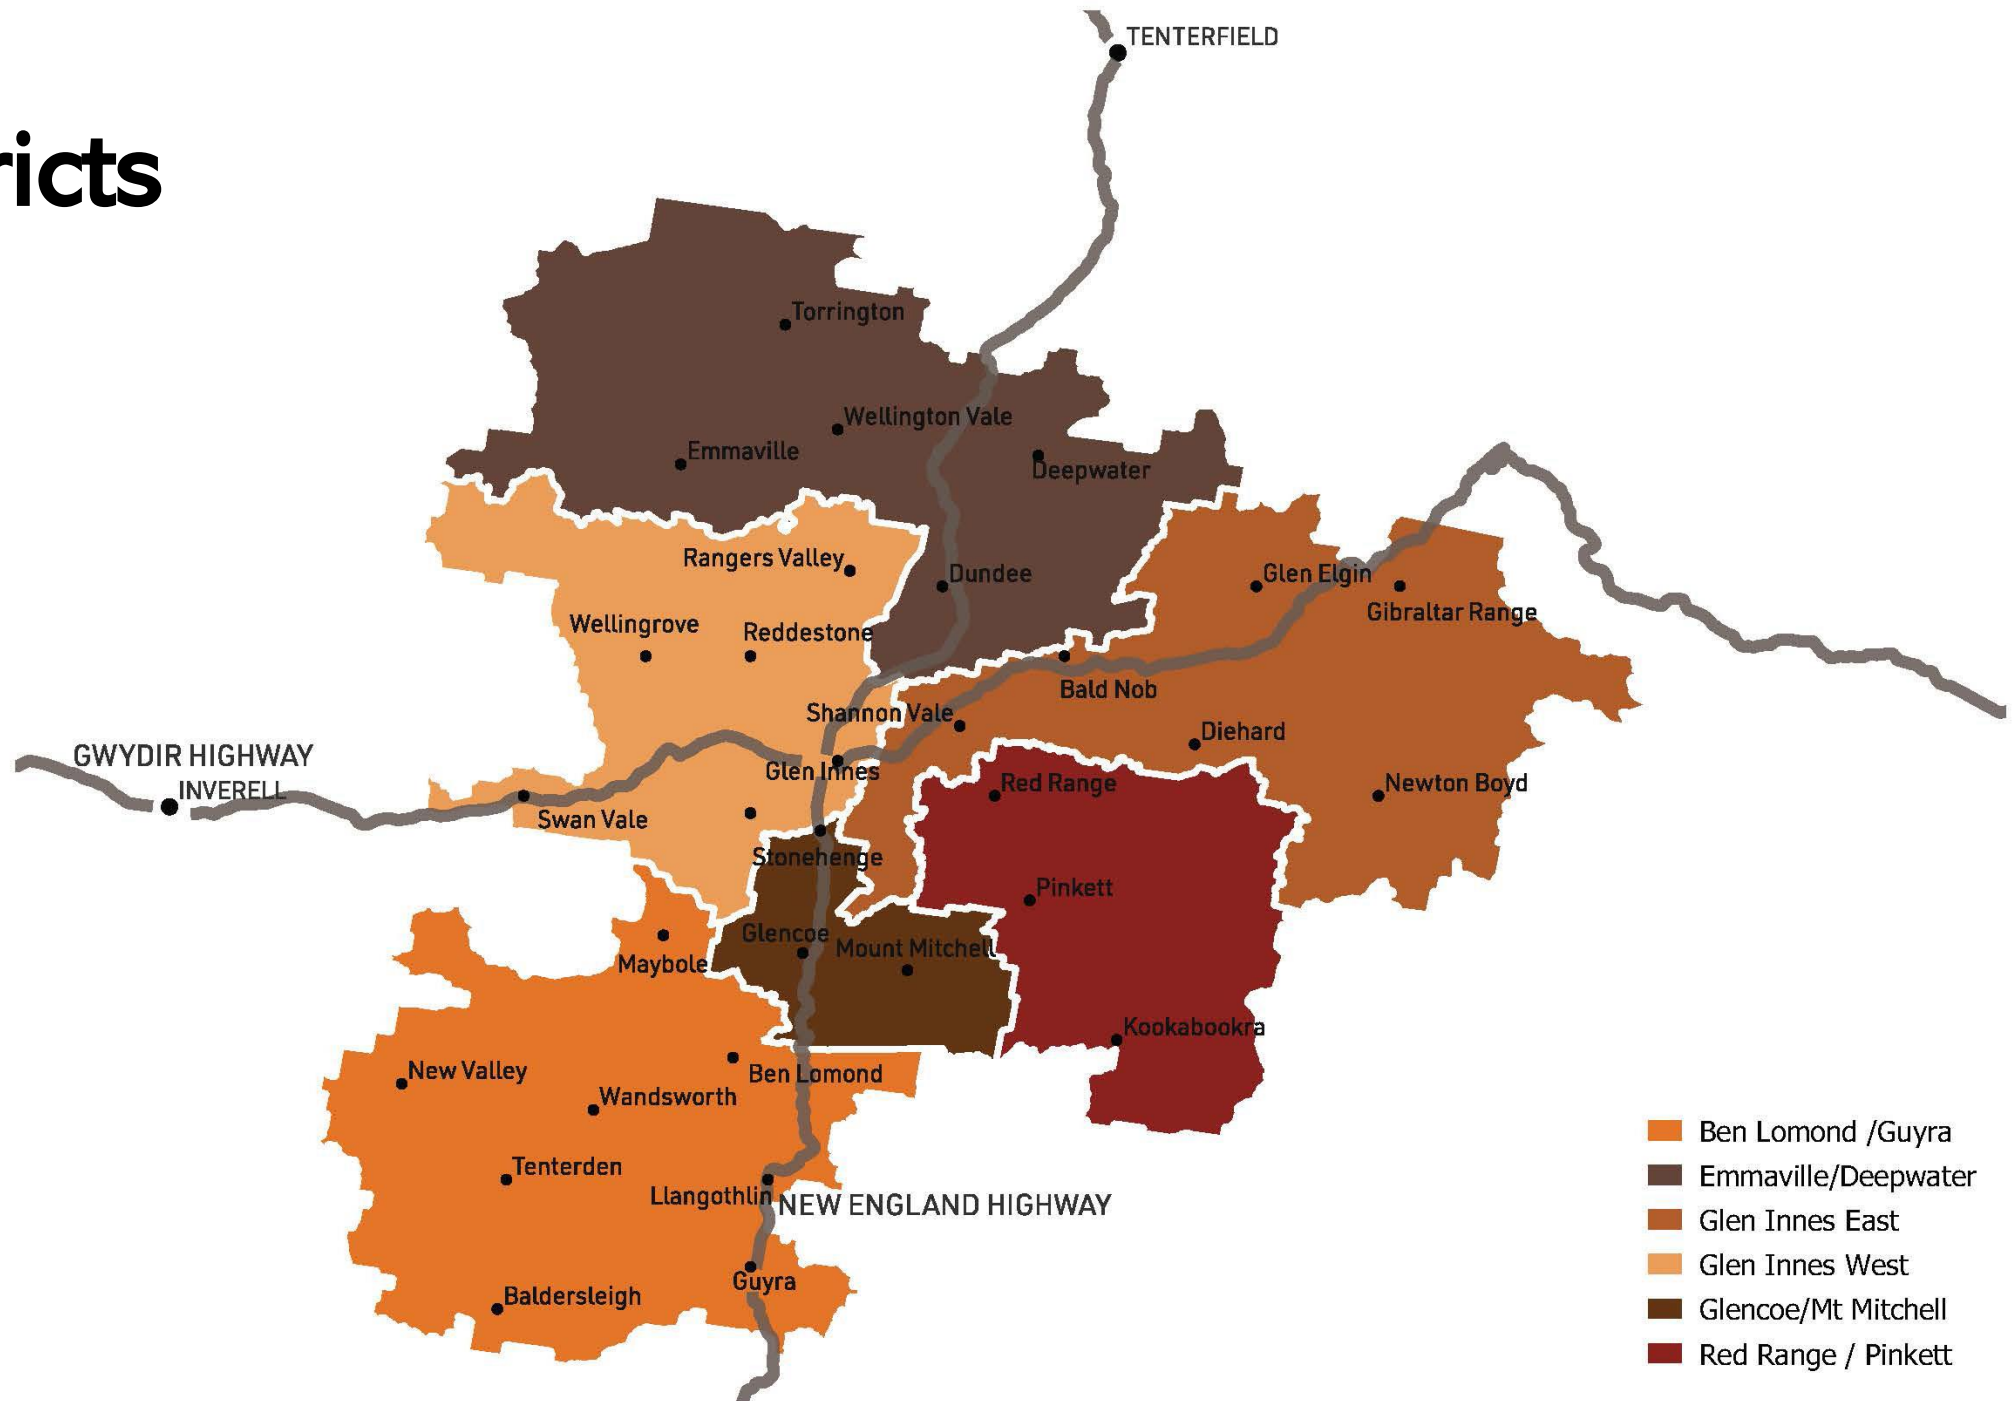

Soils in the Spotlight

GLENRAC's Smart Farms Soils in the Spotlight project

Soils in the Spotlight

- Snapshot of soil health & soil fertility
- Agricultural & pastoral enterprises
- Across 6 districts
- 3 broad soil types
- Over 100 properties

6 Districts

Soil Type

Texture

- Heavy = clay
- Medium = clay loam
- Light = sandy

CEC

- Large > 15
- Medium 5-15
- Small <5

Soil OC%

Benchmarks