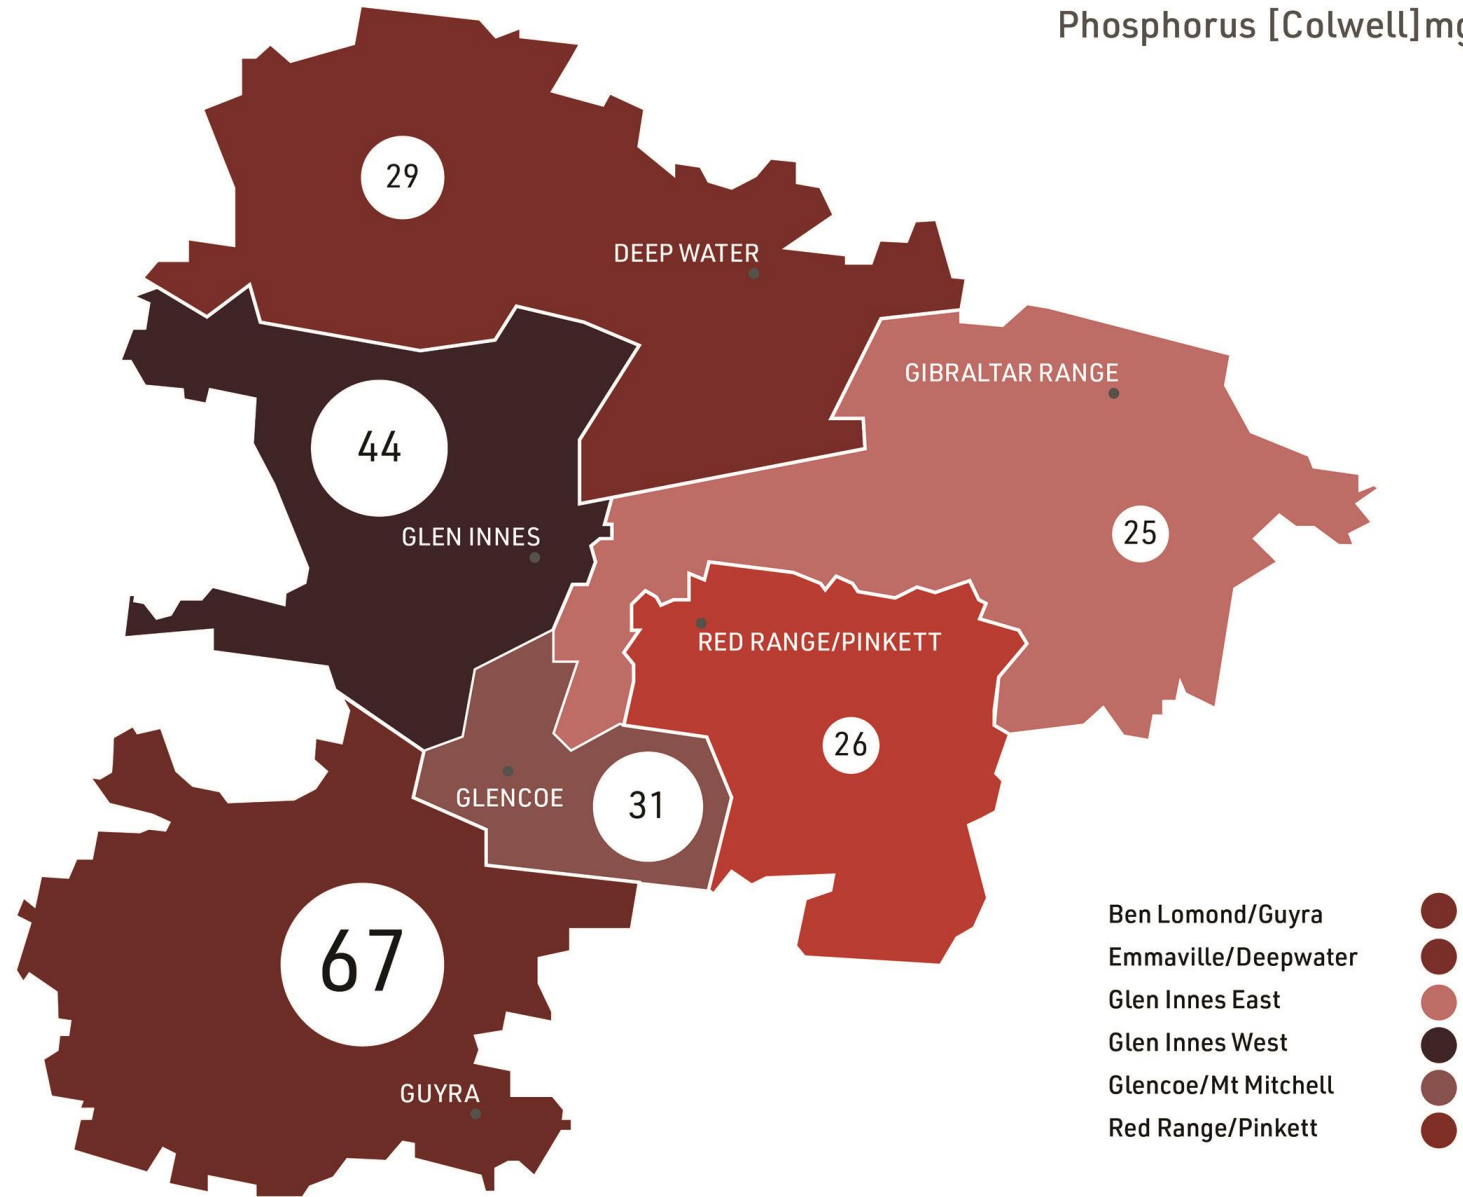

6 Districts

Soil Type

Texture

- Heavy = clay
- Medium = clay loam
- Light = sandy

CEC

- Large > 15
- Medium 5-15
- Small <5

Soil OC%

Benchmarks

- Benchmark <5%

SOIL HEALTH

Exchangeable Sodium %

Available P

- Benchmark >20mg/kg Colwell P

SOIL FERTILITY

Phosphorus [Colwell]mg/kg

Available S

- Benchmark >7mg/kg KCl

SOIL FERTILITY

Sulphate Sulphur [KCl40]mg/kg

Thank you