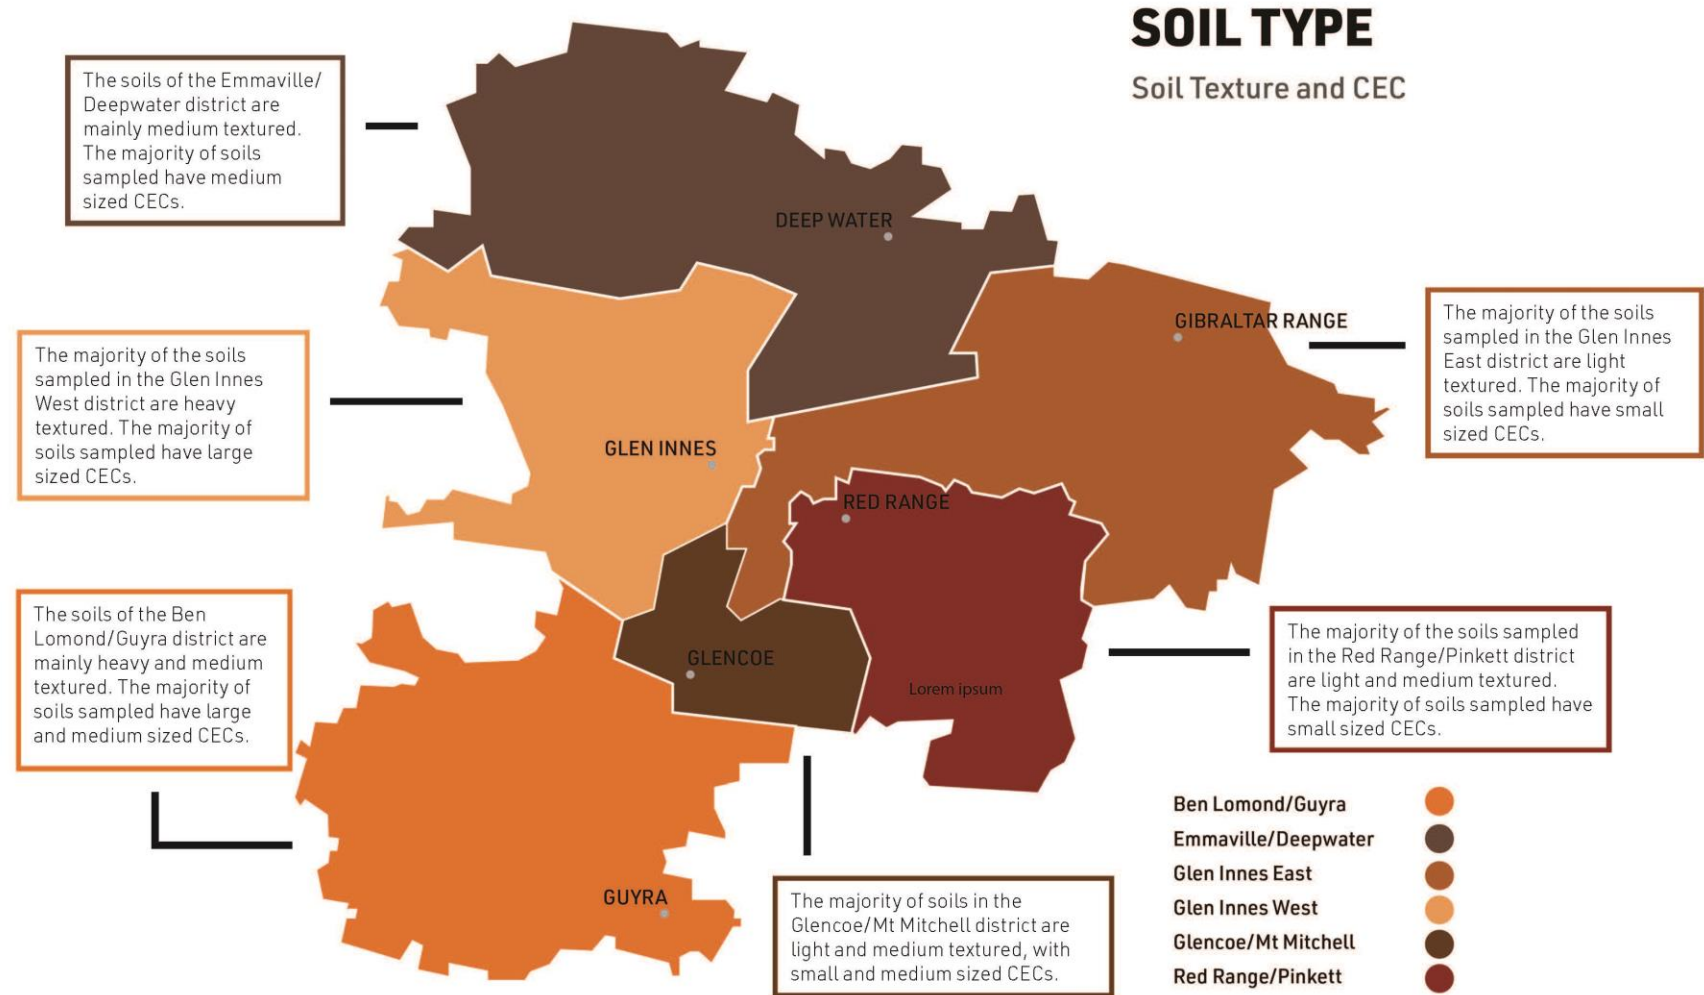

Soils in the Spotlight

GLENRAC's Smart Farms Soils in the Spotlight project

Soils in the Spotlight

- Snapshot of soil health & soil fertility
- Agricultural & pastoral enterprises
- Across 6 districts
- 3 broad soil types
- Over 100 properties

6 Districts

Soil Type

Texture

- Heavy = clay
- Medium = clay loam
- Light = sandy

CEC

- Large > 15
- Medium 5-15
- Small <5

Soil OC%

Benchmarks

- Heavy soil >3%
- Medium soil >2.5%
- Light soil >2%

pH (1:5 water)

- Benchmark 5.5 to 8.5

Exch. Al%

- Benchmark <5%

SOIL HEALTH

Aluminium Saturation %

Exch. Na

- Benchmark >7mg/kg KCl

SOIL FERTILITY

Sulphate Sulphur [KCl40]mg/kg

Thank you