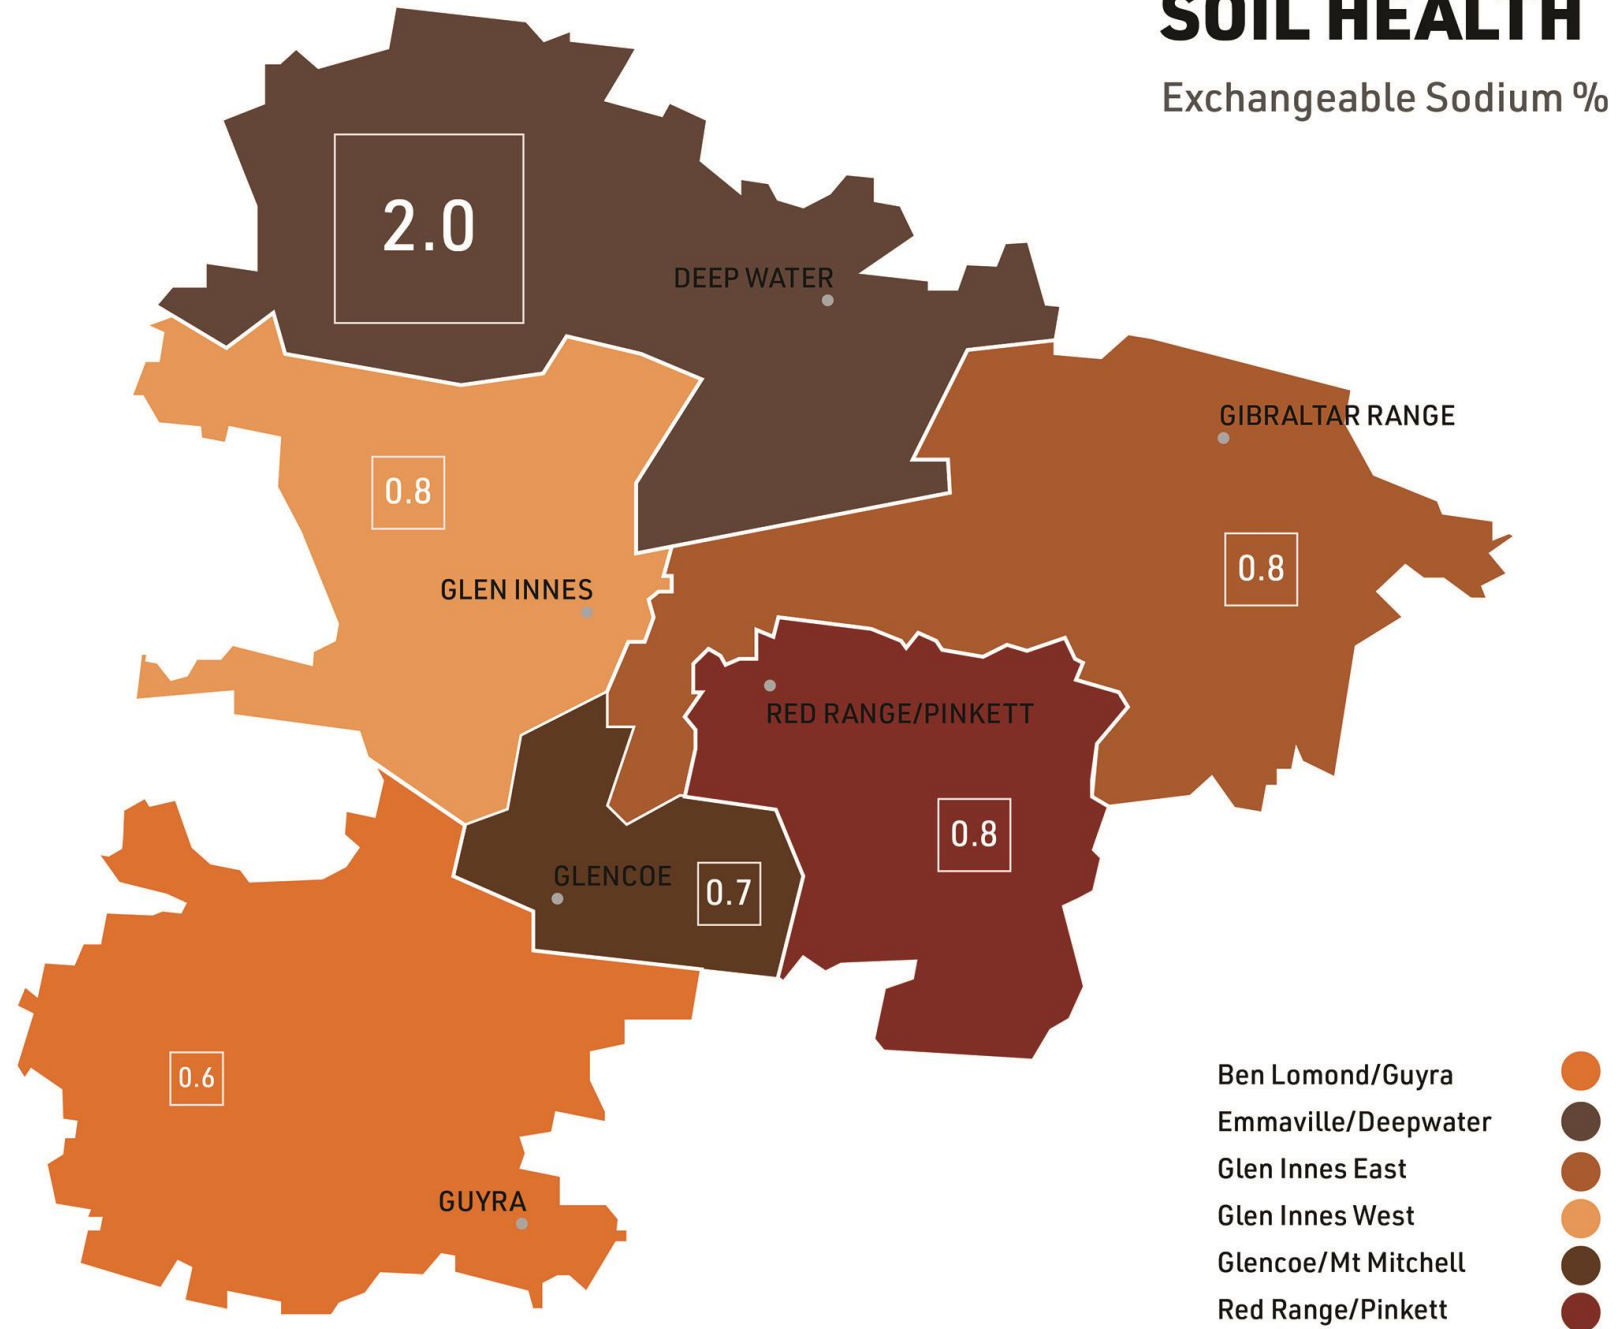

6 Districts

Soil Type

Texture

- Heavy = clay
- Medium = clay loam
- Light = sandy

CEC

- Large > 15
- Medium 5-15
- Small <5

Soil OC%

Benchmarks

- Heavy soil >3%
- Medium soil >2.5%
- Light soil >2%

pH (1:5 water)

- Benchmark 5.5 to 8.5

Exch. Al%

- Benchmark <5%

SOIL HEALTH

Aluminium Saturation %

Exch. Na

- Benchmark <5%

SOIL HEALTH

Exchangeable Sodium %

Available P

- Benchmark >20mg/kg Colwell P

SOIL FERTILITY

Phosphorus [Colwell]mg/kg

Available S

- Benchmark >7mg/kg KCl

SOIL FERTILITY

Sulphate Sulphur [KCl40]mg/kg

Thank you