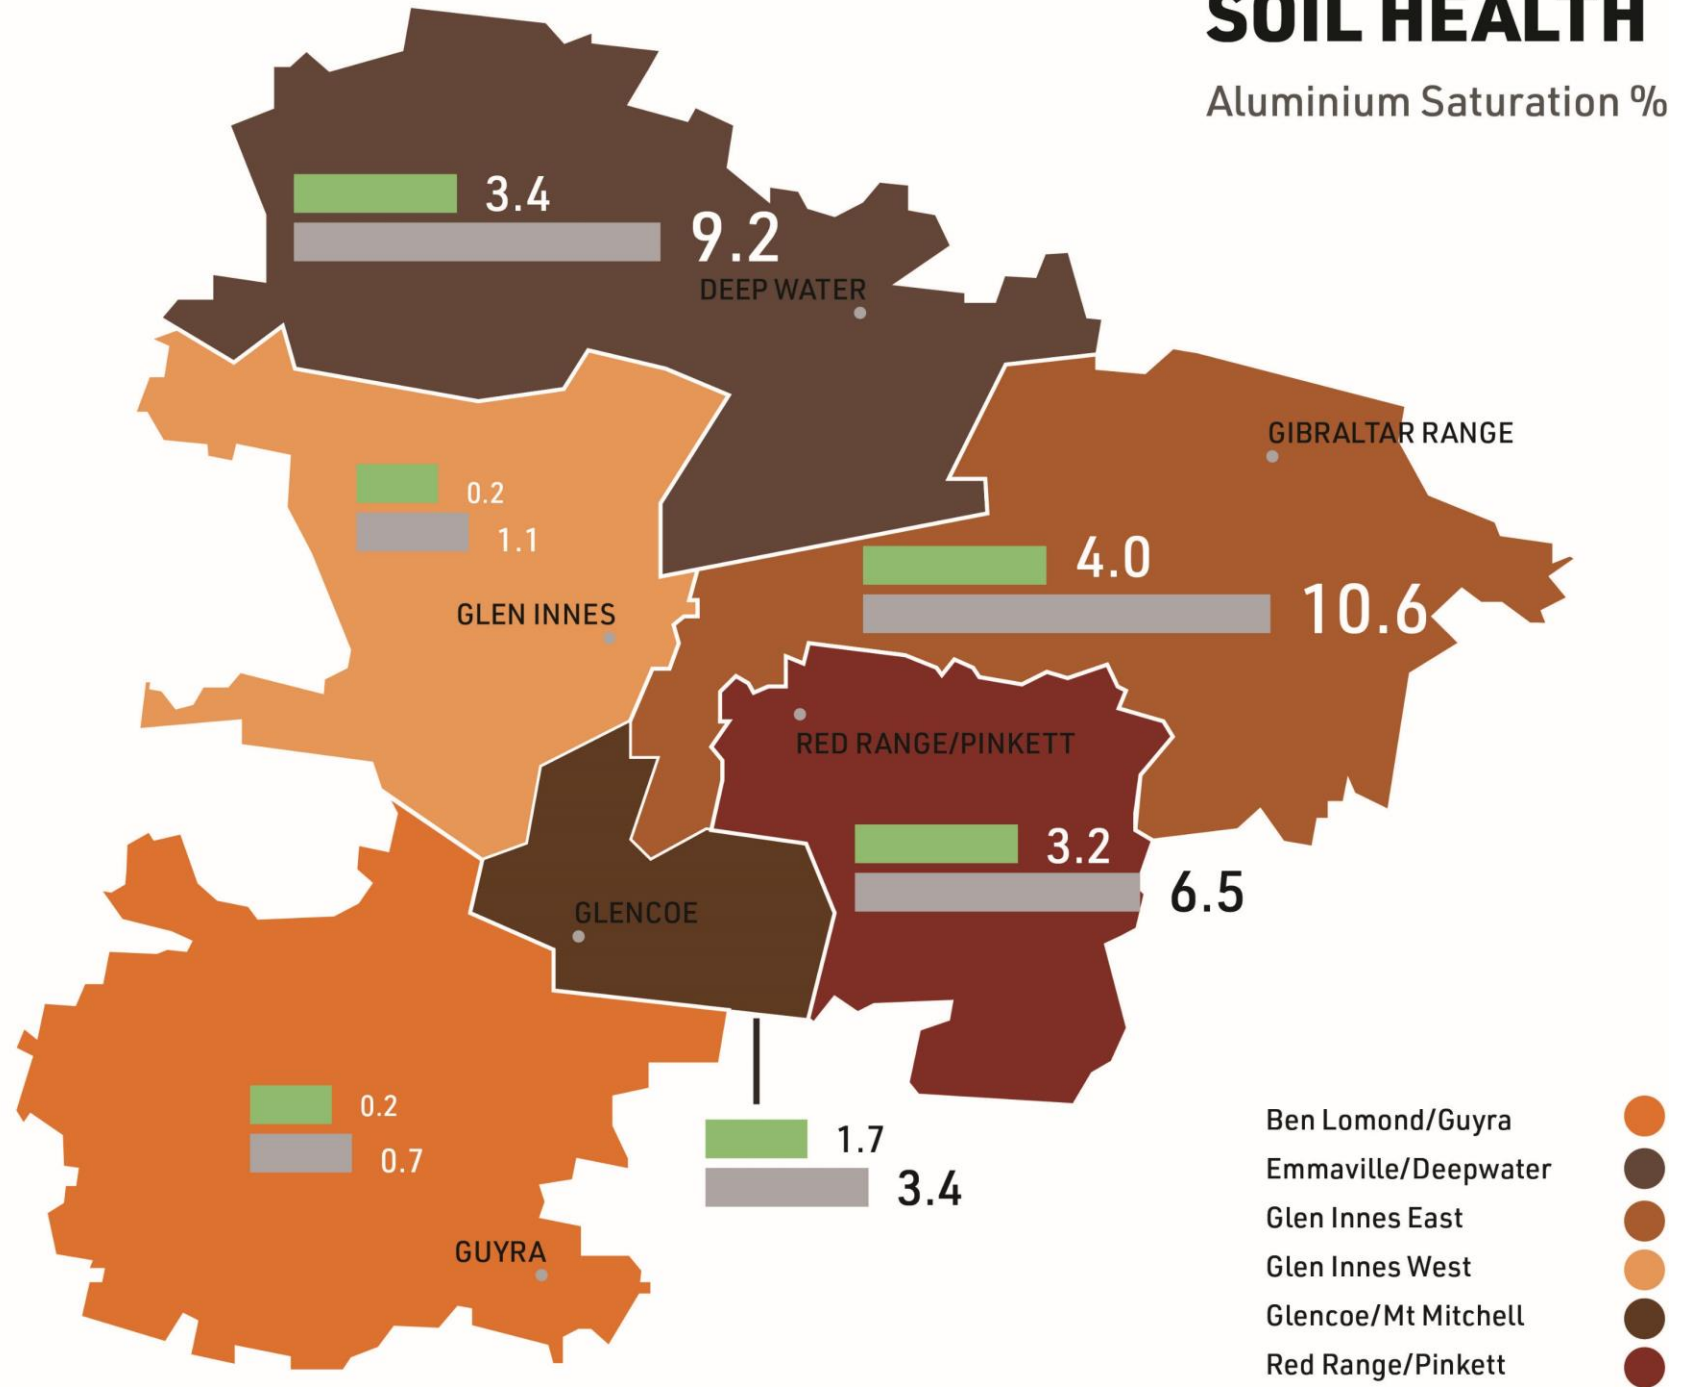

6 Districts

Soil Type

Texture

- Heavy = clay
- Medium = clay loam
- Light = sandy

CEC

- Large > 15
- Medium 5-15
- Small <5

Soil OC%

Benchmarks

- Heavy soil >3%
- Medium soil >2.5%
- Light soil >2%

pH (1:5 water)

- Benchmark 5.5 to 8.5

Exch. Al%

- Benchmark <5%

SOIL HEALTH

Aluminium Saturation %

Exch. Na

- Benchmark <5%

SOIL HEALTH

Exchangeable Sodium %

Available P

- Benchmark >20mg/kg Colwell P

SOIL FERTILITY

Phosphorus [Colwell]mg/kg

Available S

- Benchmark >7mg/kg KCl

SOIL FERTILITY

Sulphate Sulphur [KCl40]mg/kg

Thank you