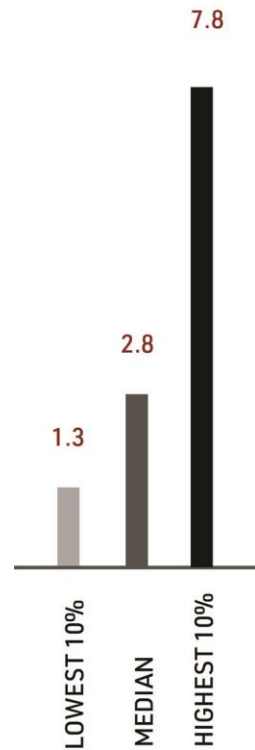

6 Districts

Soil Type

Texture

- Heavy = clay
- Medium = clay loam
- Light = sandy

CEC

- Large > 15
- Medium 5-15
- Small <5

Soil OC%

Benchmarks

- Heavy soil >3%
- Medium soil >2.5%
- Light soil >2%

pH (1:5 water)

- Benchmark 5.5 to 8.5

Exch. Al%

- Benchmark <5%

SOIL HEALTH

Aluminium Saturation %

Exch. Na

- Benchmark >7mg/kg KCl

SOIL FERTILITY

Sulphate Sulphur [KCl40]mg/kg

Thank you