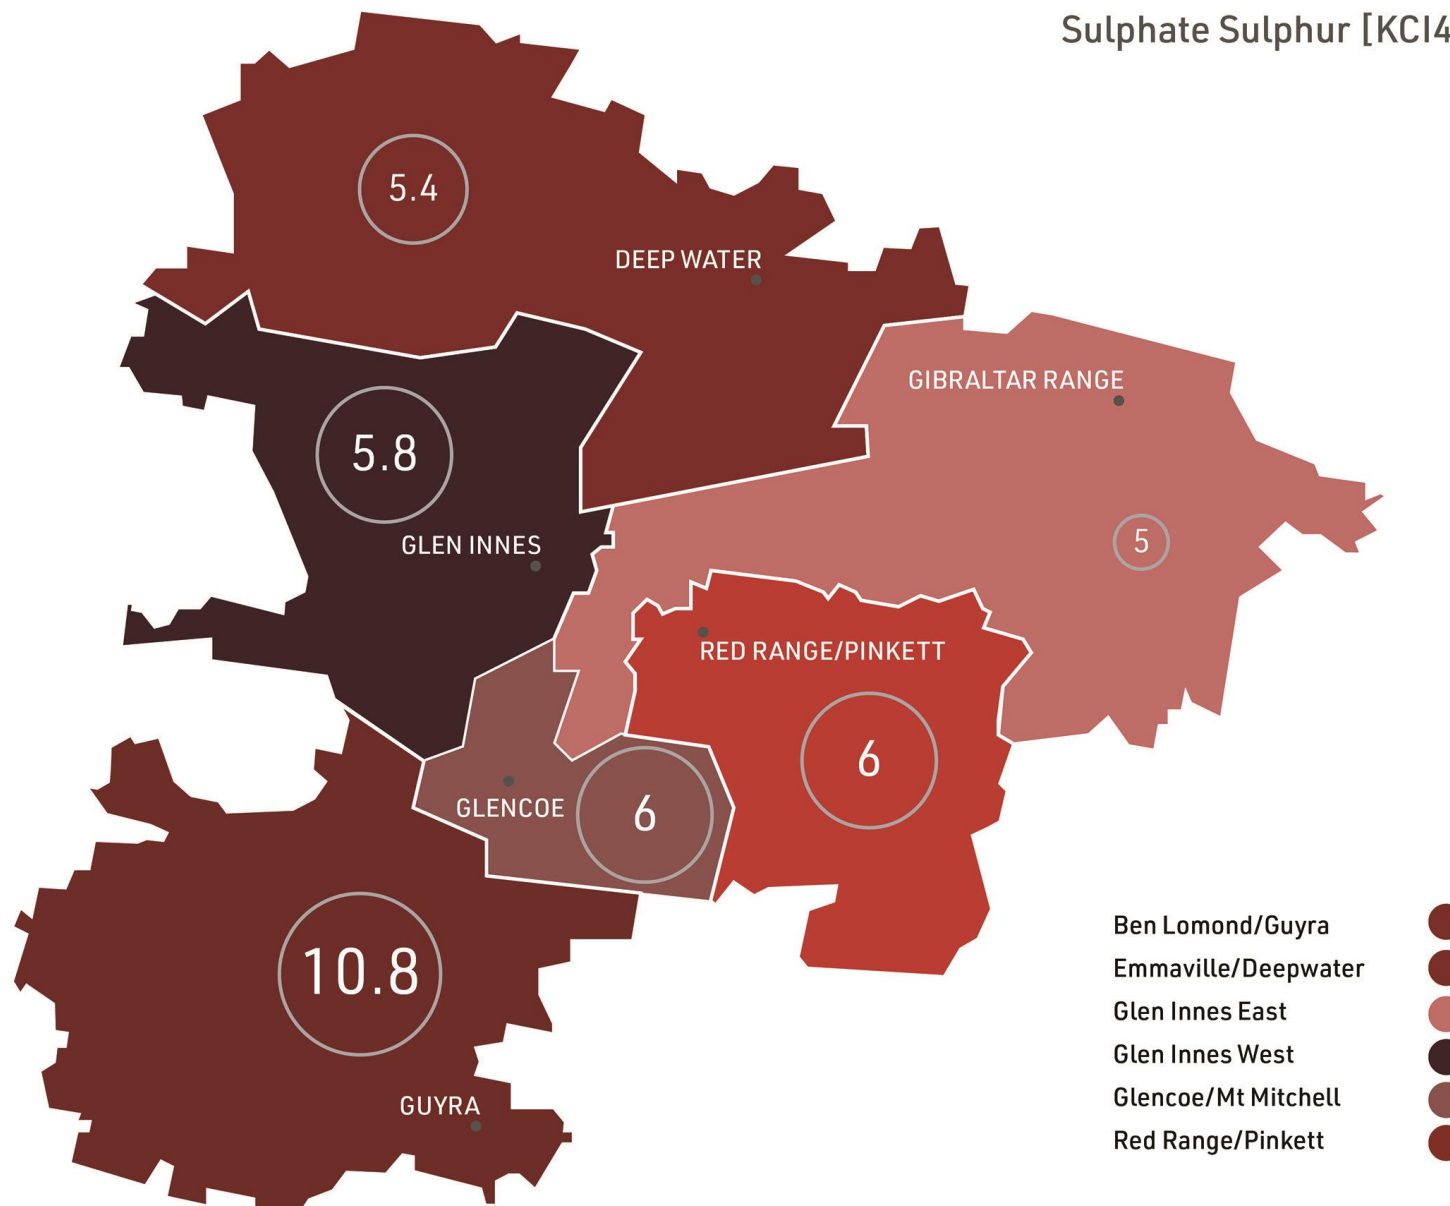

- Heavy soil >3%
- Medium soil >2.5%
- Light soil >2%

pH (1:5 water)

- Benchmark 5.5 to 8.5

Exch. Al%

- Benchmark <5%

SOIL HEALTH

Aluminium Saturation %

Exch. Na

- Benchmark <5%

SOIL HEALTH

Exchangeable Sodium %

Available P

- Benchmark >20mg/kg Colwell P

SOIL FERTILITY

Phosphorus [Colwell]mg/kg

Available S

- Benchmark >7mg/kg KCl

SOIL FERTILITY

Sulphate Sulphur [KCl40]mg/kg

Thank you